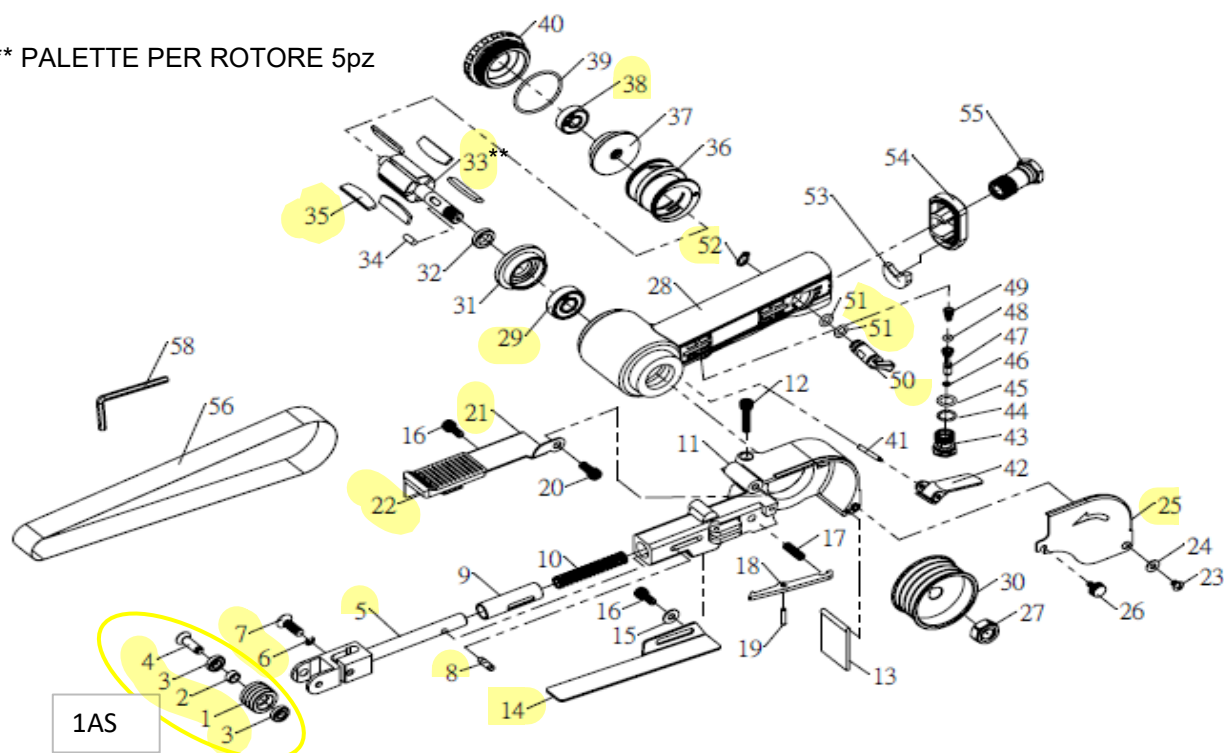

# UP003000C

\*\* PALETTE PER ROTORE 5pz

ITEM NO.	REF. NO.	DESCRIPTION
1		Idle Pulley
2		Washer
3		Bearing (2)
4		Idle Pulley Screw
5	UP003005C	Tension Bar
6	UP003006C	E-Ring
7	UP003007C	Screw
8	UP003008C	Stopper Pin
9		Guard Bushing
10		Tension Spring
11		Guard Body
12		Screw
13		Dust Cover
14	UP003014C	Shoe
15		Washer
16		Cap Screw (2)
17		Stopper Spring
18		Stopper
19		Spring Pin
20		Pan Head Screw
21	UP003021C	Finger Plate
22	UP003022C	anti-slip spacer
23		Pan Head Screw
24		Washer
25	UP003025C	Belt Cover
26		Decorative Screw
27		Hex. Nut
28		Housing
29	UP003029C	Ball Bearing

ITEM NO.	REF. NO.	DESCRIPTION
30		Drive Pulley
31		Front End Plate
32		Spacer
33	UP003033C	Rotor
34		Parallel Key Both Ends Round
35	UP003035C	Rotor Blade (5)
36		Cylinder
37		Rear End Plate
38	UP003038C	Ball Bearing
39		O-Ring
40		Cap
41		Spring Pin
42		Throttle Lever
43		Valve Body
44		O-Ring
45		O-Ring
46		O-Ring
47		Valve Stem
48		O-Ring
49		Valve Spring
50	UP003050C	Air Regulator
51	UP003051C	O-Ring (2)
52	UP003052C	External Stop Ring
53		Muffle
54		Exhaust Diffuser
55		Inlet Bushing
56		Grinding Belt (#100×20)
57		Grinding Belt (#80×20)
58		Hex. Wrench

1AS UP00301AS IDLE PUILEY ASSY (1+2+3(2)+4)

RICAMBI DISPONIBILI