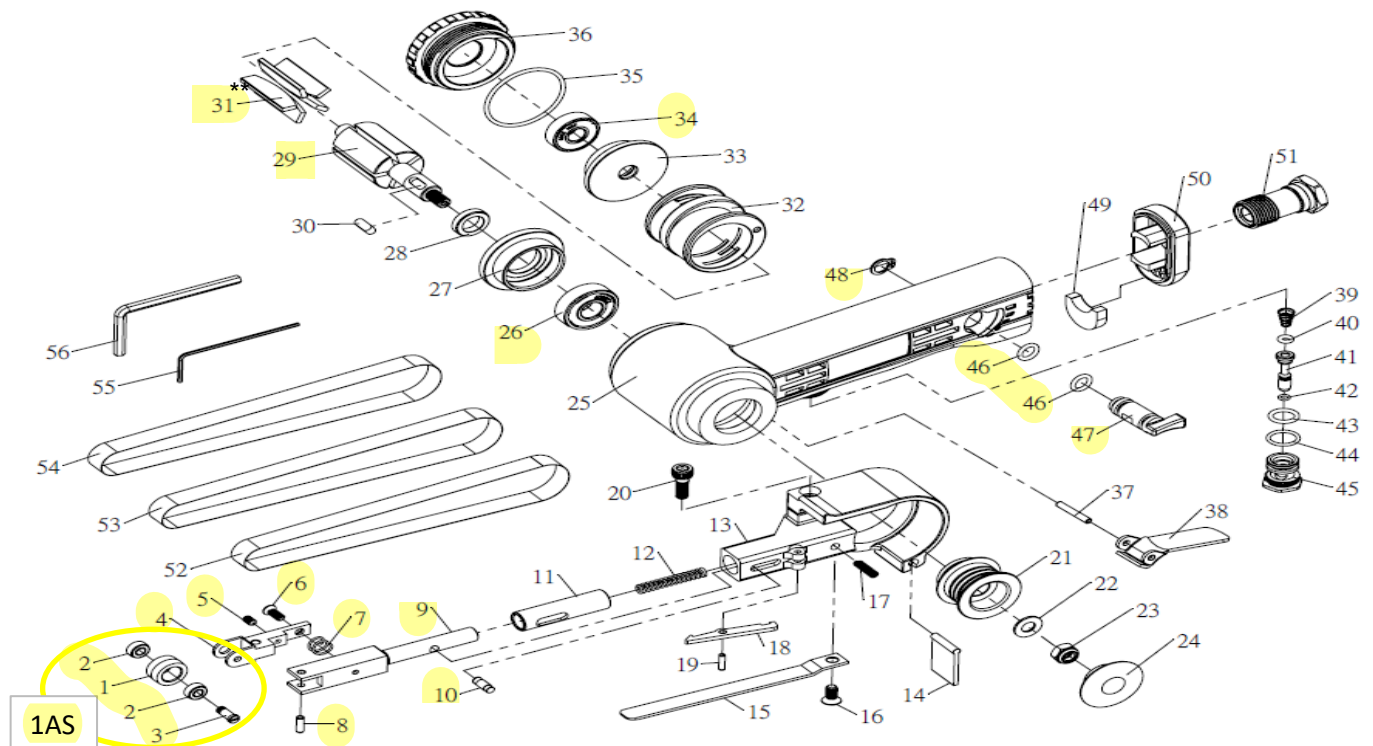

UP004000C

** PALETTE PER ROTORE 5pz

ITEM NO.	REF. NO.	DESCRIPTION
1		Idle Pulley
2		Ball Bearing (2)
3		Idle Pulley Screw
4	UP004004C	Bracket
5	UP004005C	Set Screw
6	UP004006C	Hexagon Socket Headless Set Screw
7	UP004007C	Spring
8	UP004008C	Spring Pin
9	UP004009C	Tension Bar
10	UP004010C	Stopper Pin
11		Guard Bushing
12		Tension Spring
13		Guard Body
14		Dust Cover
15		Shoe 10
16		Hexagon Socket Headless Set Screw
17		Stopper Spring
18		Stopper
19		Spring Pin
20		Head Cap Screw
21		Drive Pulley
22		Washer
23		Hexagon Nut
24		Pulley Cover
25		Housing
26	UP004026C	Ball Bearing
27		Front End Plate
28		Spacer

ITEM NO.	REF. NO.	DESCRIPTION
29	UP004029C	Rotor
30		Parallel Key Both Ends Round
31	UP004031C	Rotor Blade (5)
32		Cylinder
33		Rear End Plate
34	UP004034C	Ball Bearing
35		O-Ring
36		Cap
37		Spring Pin
38		Throttle Lever
39		Valve Spring
40		O-Ring
41		Valve Stem
42		O-Ring
43		O-Ring
44		O-Ring
45		Valve Body
46	UP004046C	O-Ring (2)
47	UP004047C	Air Regulator
48	UP004048C	External Stop Ring
49		Muffle
50		Exhaust Diffuser
51		Inlet Bushing
52		Grinding Belt (#100)
53		Grinding Belt (#80)
54		Grinding Belt (#120)
55		Hex. Wrench
56		Hex. Wrench