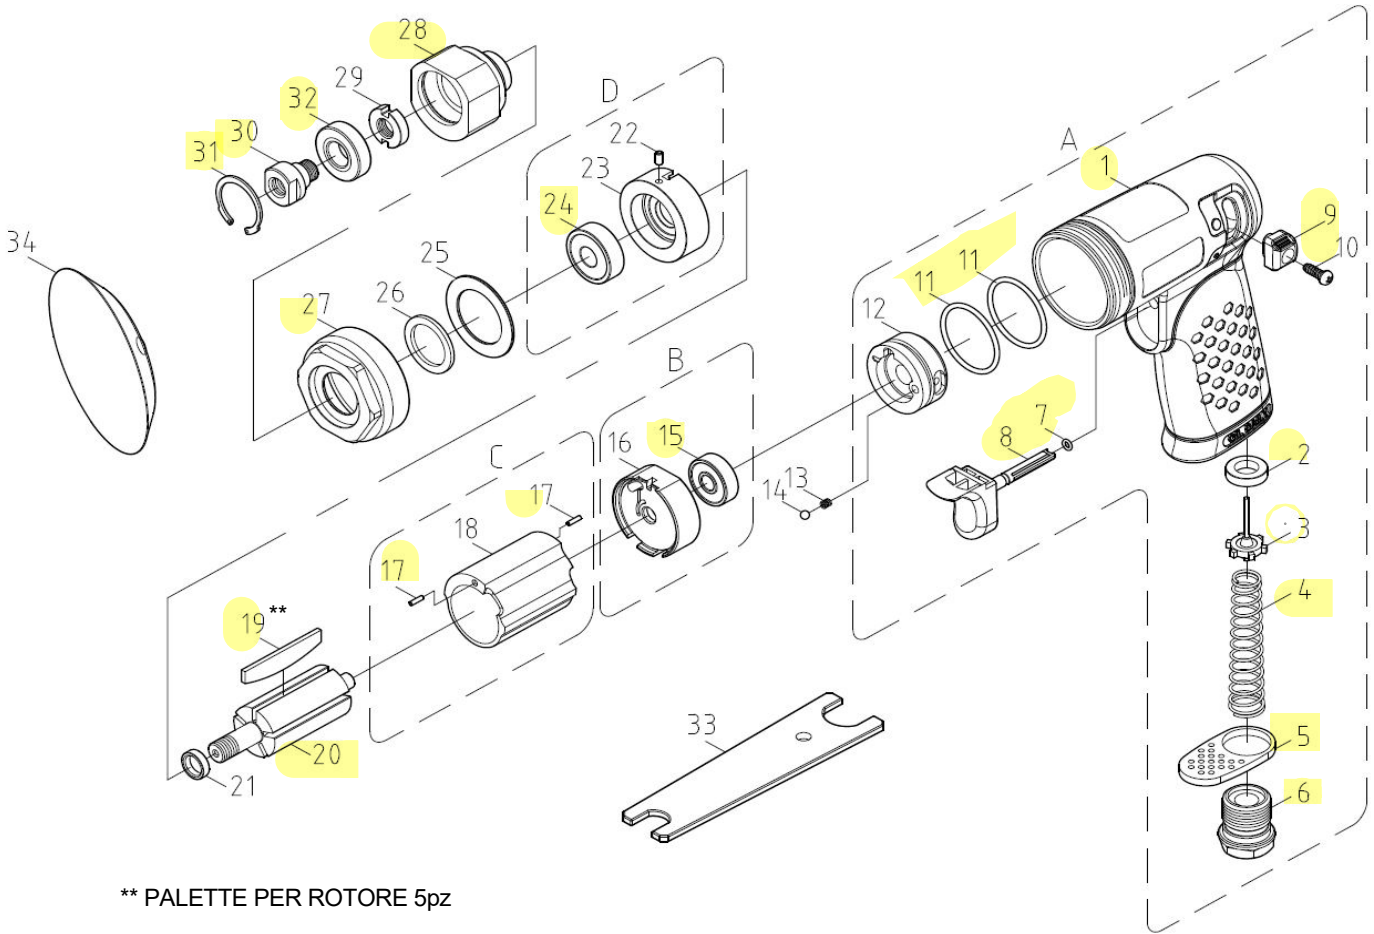

UP008002C

** PALETTE PER ROTORE 5pz

ITEM NO.	REF. NO.	DESCRIPTION	ITEM NO.	REF. NO.	DESCRIPTION
1	UP001001C	Housing	18		Cylinder
2	UP001002C	Oil Seal	19	UP001019C	Blade (5)
3	UP001003C	Pin Valve Rod	20	UP001020C	Rotor
4	UP001004C	Cone Spring	21		Washer
5	UP001005C	Exhaust Deflector	22		Spring Pin
6	UP001006C	Air Inlet	23		Front Plate
7	UP001007C	O-Ring	24	UP001024C	Ball Bearing
8	UP001008C	Trigger	25		Washer
9	UP001009C	Reverse Lever	26		Felt
10	UP001010C	Screw	27	UP008027C	Front Casing
11	UP001011C	O-Ring (2)	28	UP008028C	Eccentric Shaft
12		Rear Plate Spacer	29		Lock Nut
13		Spring	30	UP008030C	Anvil
14		Steel Ball	31	UP008031C	Retaining Ring
15	UP001015C	Ball Bearing	32	UP008032C	Ball Bearing
16		Rear Plate	33		Wrench
17	UP001017C	Spring Pin (2)	34		Pad