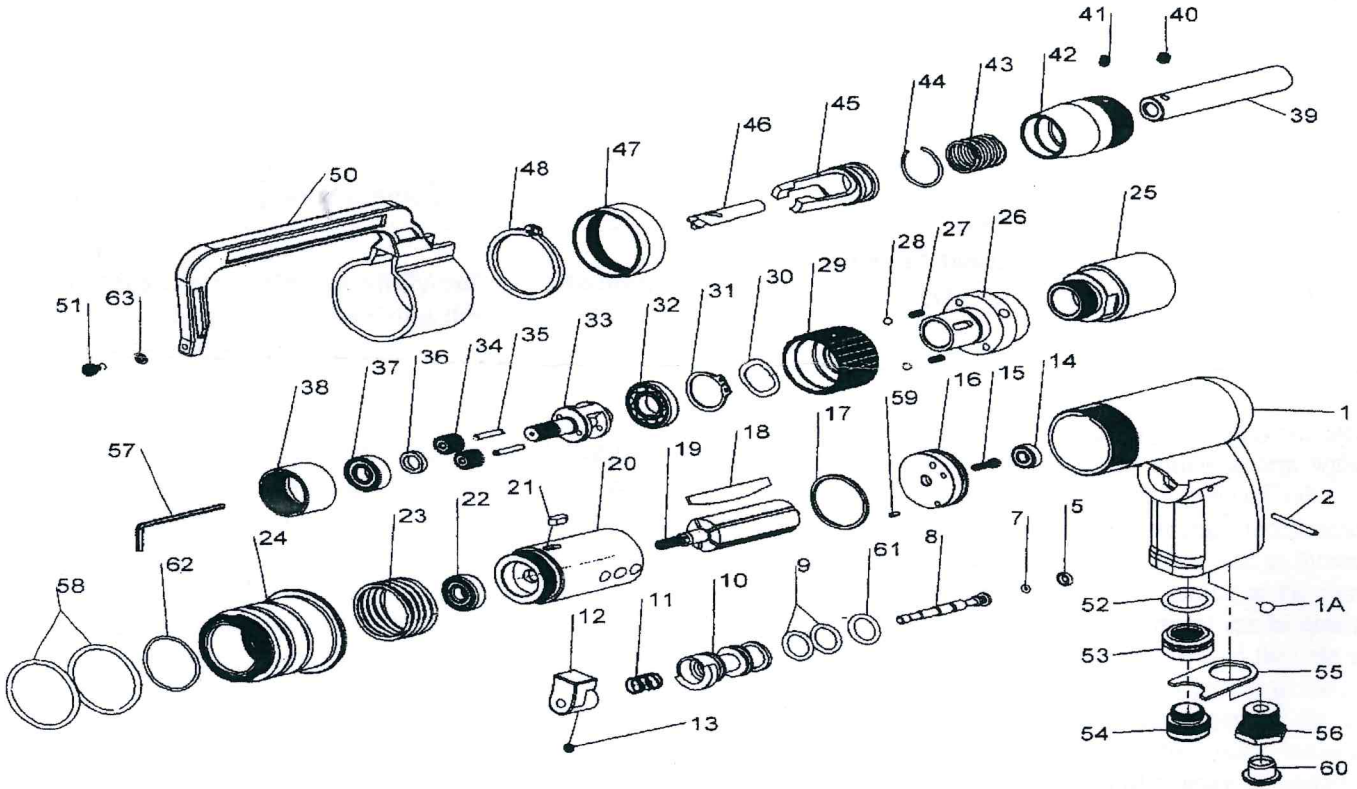

# CA-7501H AIR SPOT DRILL W/HOOK

ITEM NO.	REF. NO.	DESCRIPTION
1	BJ0001	HOUSING
1A	BJ0001A	BALL(φ6.35MM)
2	BJ0002	PIN(φ3*27.8)
5	BJ0005	O-RING(3.9*2.25*2)
7	BJ0007	O-RING(φ3.5*1.5)
8	BJ0008	VALVE STEM
9	BJ0009	O-RING(P14) (2)
10	BJ0010	VALVE BUSHING
11	BJ0011	SPRING
12	BJ0012	TRIGGER
13	BJ0013	SET SCREW(M4*4)
14	BJ0014	BALL BEARING(696ZZ)
15	BJ0015	SET SCREW(M3*12)
16	BJ0016	REAR END PLATE
17	BJ0017	O-RING(φ31.5*2.4mm)
18	BJ0018	ROTOR BLADES (5)
19	BJ0019	ROTOR
20	BJ0020	CYLINDER
21	BJ0021	KEY
22	BJ0022	BALL BEARING(608ZZ)
23	BJ0023	SPRING
24	BJ0024	CLAMP NUT
25	BJ0025	GEAR CASE
26	BJ0026	GEAR HOUSING
27	BJ0027	SPRING (2)
28	BJ0028	BALL(φ4) (2)
29	BJ0029	ADJUSTING NUT
30	BJ0030	WAVE WASHER(6200)
31	BJ0031	RETAINING RING(S22)
32	BJ0032	BALL BEARING(R8)
33	BJ0033	GEAR CAGE
34	BJ0034	GEAR (2)

ITEM NO.	REF. NO.	DESCRIPTION
35	BJ0035	PIN(φ3*17.8) (2)
36	BJ0036	WASHER
37	BJ0037	BALL BEARING(R6ZZ)
38	BJ0038	INTERNAL GEAR
39	BJ0039	BIT HOLDER
40	BJ0040	SET SCREW(M5*5)
41	BJ0041	SET SCREW(M4*6)
42	BJ0042	ADJATTACHMENT
43	BJ0043	SPRING
44	BJ0044	RETAINER
45	BJ0045	SUPPORTER
46	BJ0046	DRILL BIT(φ8)
46A	BJ0046A	DRILL BIT(6.5)
46B	BJ0046B	DRILL BIT(φ10)
47	BJ0047	LOCK NUT
48	BJ0048	RETAINING RING
50	BJ0050	ARM(2")
50A	BJ0050A	ARM(3")
50B	BJ0050B	ARM(5.5")
51	BJ0051	SCREW (M4*8)
52	BJ0052	O-RING(AS116)
53	BJ0053	MUFFLER NUT
54	BJ0054	MUFFLER
55	BJ0055	MUFFLER RETAINER
56	BJ0056	AIR INLET
57	BJ0057	SERVICE WRENCH(2.5MM)
58	BJ0058	O-RING(φ39.35*2.62) (2)
59	BJ0059	PIN(φ2.5*5)
60	BJ0060	BLACK DUMMY PLUG
61	BJ0061	O-RING (AS113)
62	BJ0062	O-RING (φ32*1.5)
63	BJ0063	WASHER